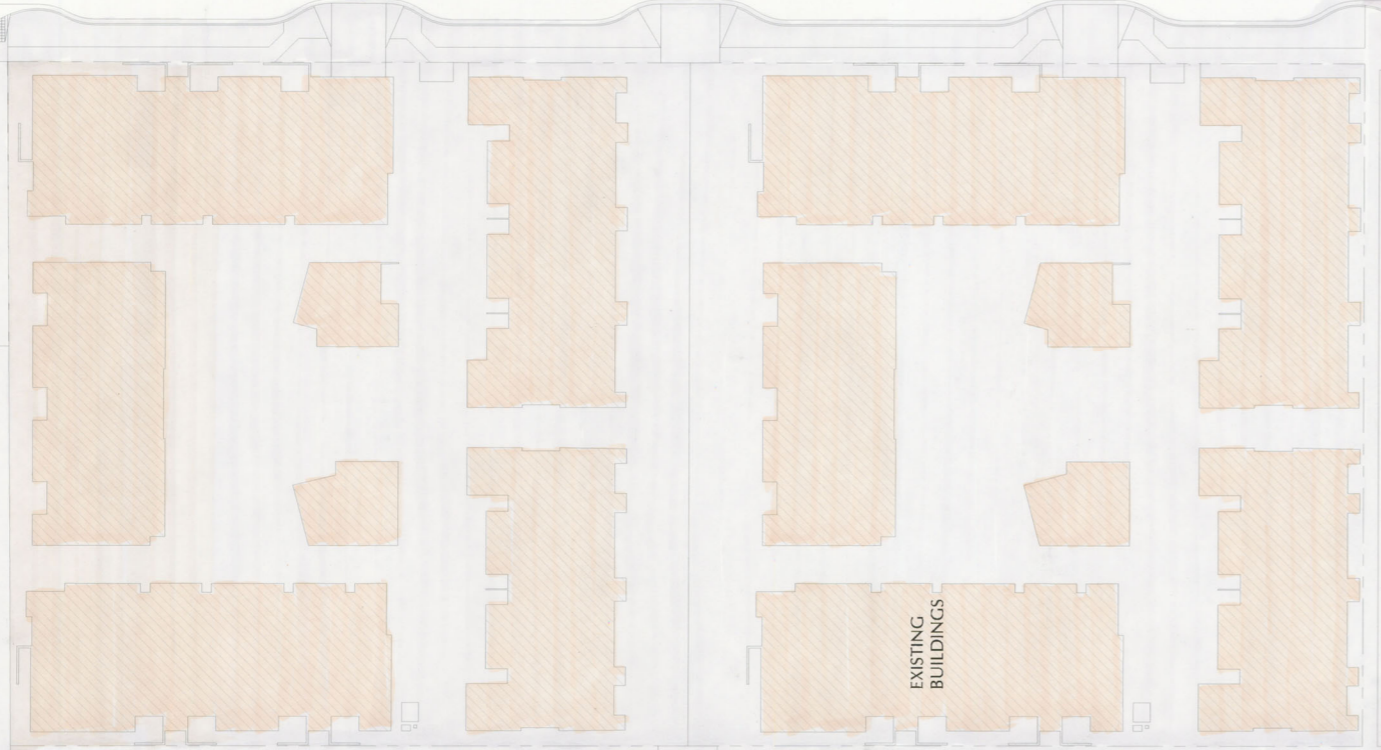

YARMOUTH AVENUE

14TH STREET

ROSEWOOD AVENUE

13TH STREET

BROADWAY

POSSIBLE LIBRARY SITE

ROUNDBOUT

EXISTING PLAZA

CANYON CREEK

SITE PLAN

UPTOWN

JUNE 16, 2008