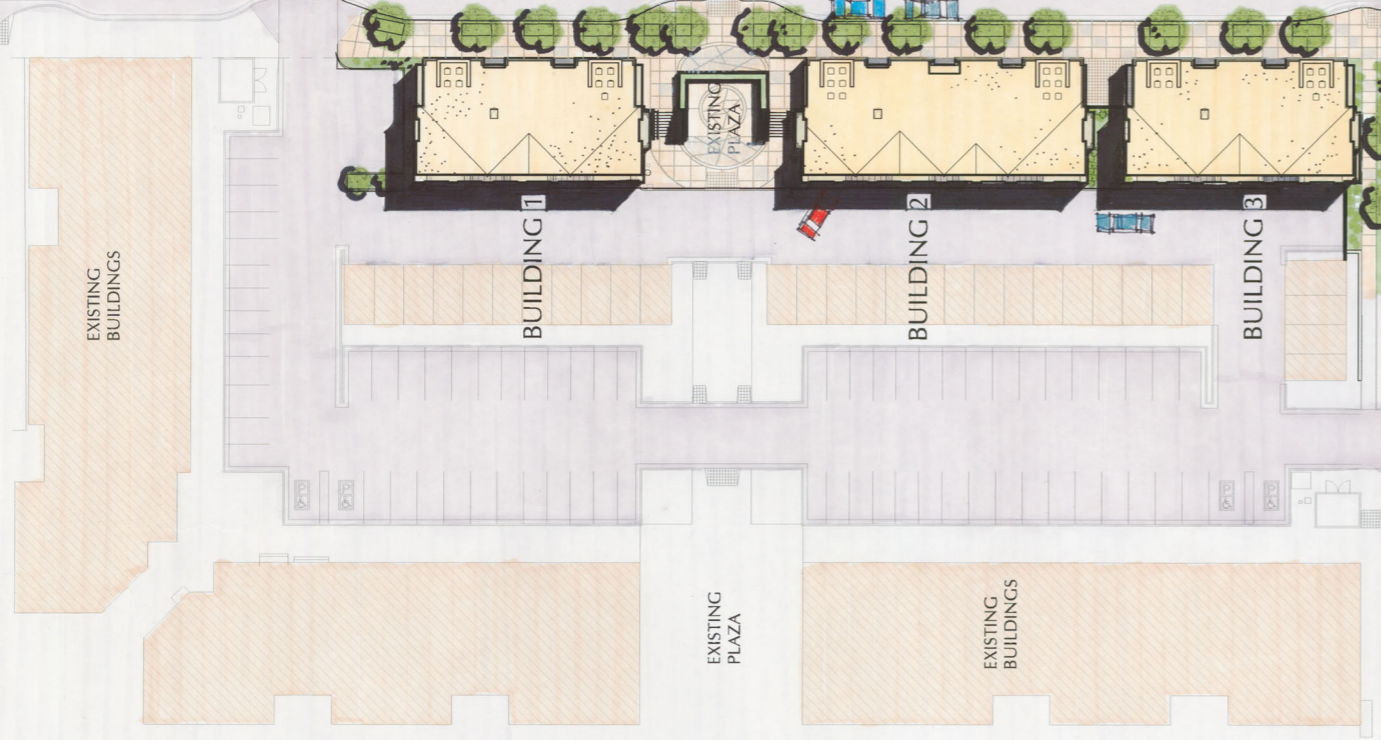

YARMOUTH AVENUE

14TH STREET

ROSEWOOD AVENUE

13TH STREET

BROADWAY

POSSIBLE LIBRARY SITE

ROUNDBOUT

EXISTING PLAZA

CANYON CREEK

SITE PLAN

UPTOWN

JUNE 16, 2008